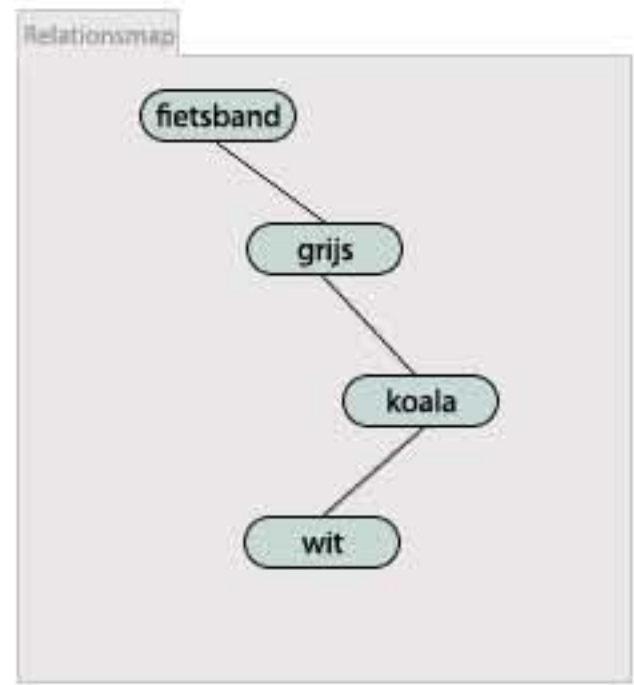

Foto's: 212

Project #

+-

Project #

Project #

Project #

Nieuw

Project #

Project #

Project #

Naam

Beschrijving

Moodboard

The moodboard is a light gray rectangular area containing several overlapping images. There are two distinct image types: a close-up of a koala's face and a group of king penguins on a beach. The koala images are positioned at the top-left, middle-right, and bottom-center. The king penguin images are positioned at the top-center, middle-left, and bottom-right. The images overlap in a way that creates a sense of depth and repetition.

## Active Filters

TAGS : Vrouw,Rood GPS: Rotterdam,Coolhaven MAKER: Florian 